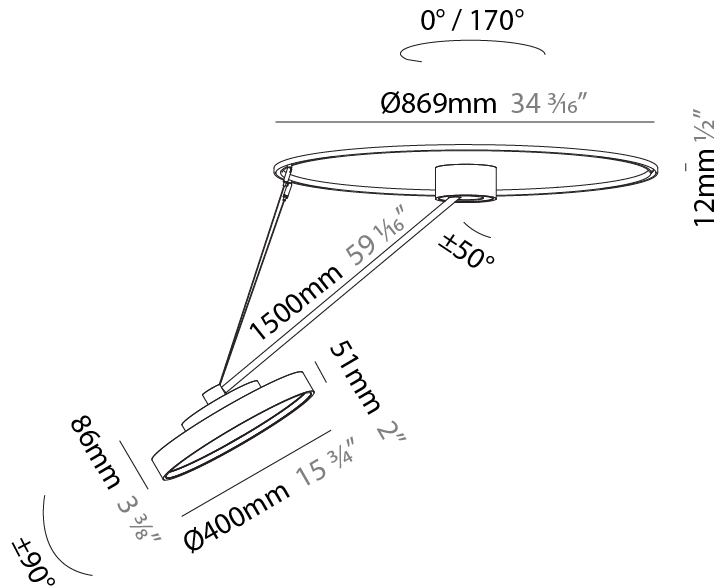

GENERAL

Series: Sign Diva Dancer
Subseries: Sign Diva Dancer Korona
Partner: Prolicht
Division: Architectural
Installation: Suspension
Product Type: Pendant
Mounting Location: Ceiling
Light Distribution: Adjustable

PHYSICAL

Shape: Round
Diameter (mm): 400
Diameter (in): 15 3/4"
Height (mm): 1620
Height (in): 63 3/4"
Weight (kg): 5
Weight (lbs): 11
Diffuser: PMMA - Opal / Micro-Prism / Sparkling Secret / Vintage Industrial
Fixture Finish: SSR / BKV / CWI / CRY / HAB / UFT / ITA / RUA / FTG / MYG / LOD / PUS / FRO / FUP / KIA / POP / BLS / SPG / MEY / GOH / CHC / COM / ABZ / JAG / OBR / MOS / ROR
Fixture Material: PMMA / Extruded Aluminum / Steel

ELECTRICAL

Lamp Type: LED (Zhaga Standard)
Input Wattage (W): 17.0
Total Output Wattage (W): 15.4
Dimming: Tri-Mode (Non-Dimming and Phase Dimming (120Vac only) and 0-10V Dimming)
Driver Included: Yes
Driver Location: Integrated
Driver Type: Constant Current - Universal
Driver Class: Class 2
Input Voltage (V): 120 - 277
Constant Current (MA): 500

LED

Color Temperature (°K): 2700 / 3000 / 3500 / 4000
Max. Delivered Lumen (lm): 1807 / 1943 / 1951 / 1991
Nominal Lumen (lm): 2250 / 2420 / 2430 / 2480
CRI: >90 CRI
Lamp Life (hrs): 50000

OPTICAL

Adjustability: Rotational Canopy 170°; Tilting Canopy ±50°; Tilting Head ±90°

RATINGS AND CERTIFICATIONS

Certified By: Certified for North American Standards
IP rating: IP20