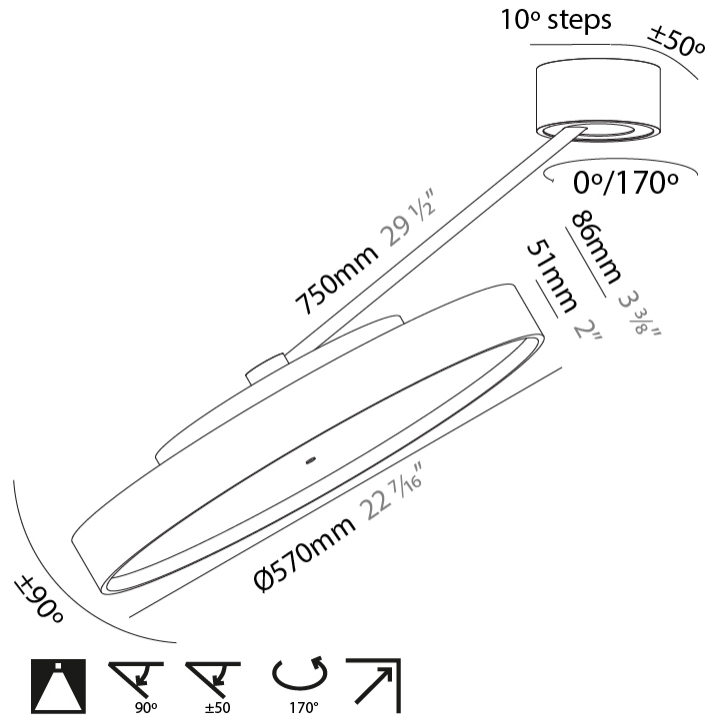

GENERAL

Series: Sign Diva Dancer
Subseries: Sign Diva Dancer Korona
Partner: Prolicht
Division: Architectural
Installation: Suspension
Product Type: Pendant
Mounting Location: Ceiling
Light Distribution: Adjustable

PHYSICAL

Shape: Round
Diameter (mm): 570
Diameter (in): 22 7/16
Height (mm): 870
Depth (mm): 86
Height (in): 34 1/4
Depth (in): 3 3/8
Weight (kg): 5
Weight (lbs): 11.023

Diffuser: PMMA - Opal / Micro-Prism / Sparkling Secret / Vintage Industrial

Fixture Finish: SSR / BKV / CWI / CRY / HAB / UFT / ITA / RUA / FTG / MYG / LOD / PUS / FRO / FUP / KIA / POP / BLS / SPG / MEY / GOH / CHC / COM / ABZ / JAG / OBR / MOS / ROR

Fixture Material: PMMA / Extruded Aluminum / Steel

ELECTRICAL

Lamp Type: LED (Zhaga Standard)
Input Wattage (W): 52.8
Total Output Wattage (W): 47.52
Dimming: Tri-Mode (Non-Dimming and Phase Dimming (120Vac only) and 0-10V Dimming)
Driver Included: Yes
Driver Location: Integrated
Driver Type: Constant Current - Universal
Driver Class: Class 2
Input Voltage (V): 120 - 277
Constant Current (MA): 350

LED

Color Temperature (*K): 2700 / 3000 / 3500 / 4000
Max. Delivered Lumen (lm): 5060 / 6320 / 6448 / 6580
CRI: >90 CRI
Lamp Life (hrs): 50000

OPTICAL

Adjustability: Rotational Canopy 170°; Tilting Canopy ±50°; Tilting Head ±90°

RATINGS AND CERTIFICATIONS

Certified By: Certified for North American Standards
IP rating: IP20