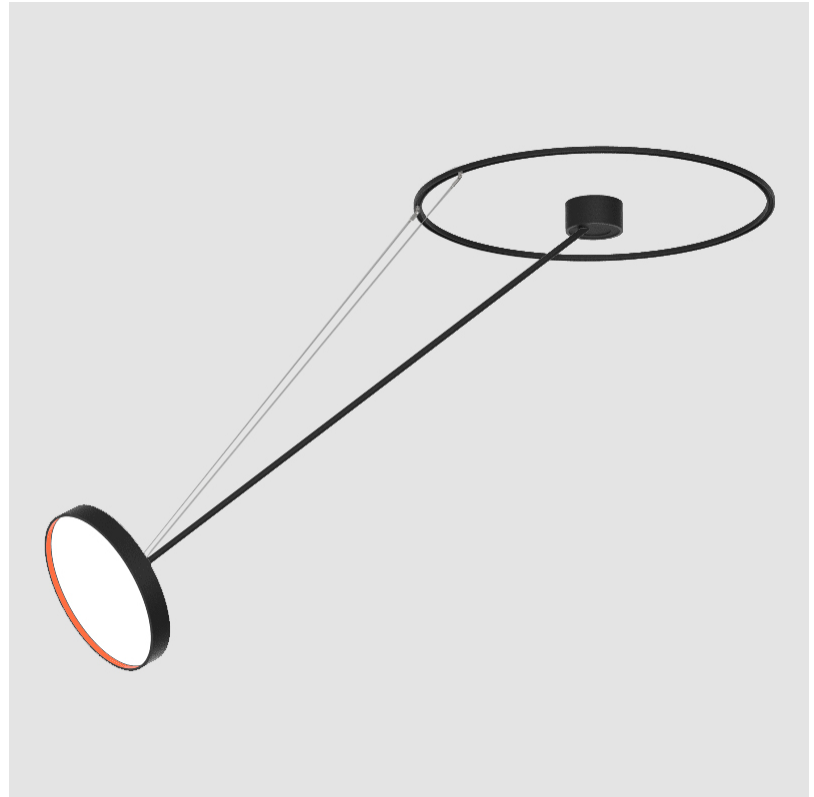

GENERAL

Series: Sign Diva Dancer
Subseries: Sign Diva Dancer Korona
Partner: Prolicht
Division: Architectural
Installation: Suspension
Product Type: Pendant
Mounting Location: Ceiling
Light Distribution: Adjustable

PHYSICAL

Shape: Round
Diameter (mm): 400
Diameter (in): 15 3/4"
Height (mm): 1620
Height (in): 63 3/4"
Weight (kg): 5
Weight (lbs): 11
Diffuser: PMMA - Opal / Micro-Prism / Sparkling Secret / Vintage Industrial
Fixture Finish: SSR / BKV / CWI / CRY / HAB / UFT / ITA / RUA / FTG / MYG / LOD / PUS / FRO / FUP / KIA / POP / BLS / SPG / MEY / GOH / CHC / COM / ABZ / JAG / OBR / MOS / ROR
Fixture Material: PMMA / Extruded Aluminum / Steel

ELECTRICAL

Lamp Type: LED (Zhaga Standard)
Input Wattage (W): 17.0
Total Output Wattage (W): 15.4
Dimming: Tri-Mode (Non-Dimming and Phase Dimming (120Vac only) and 0-10V Dimming)
Driver Included: Yes
Driver Location: Integrated
Driver Type: Constant Current - Universal
Driver Class: Class 2
Input Voltage (V): 120 - 277
Constant Current (MA): 500

LED

Color Temperature (°K): 2700 / 3000 / 3500 / 4000
Max. Delivered Lumen (lm): 1807 / 1943 / 1951 / 1991
Nominal Lumen (lm): 2250 / 2420 / 2430 / 2480
CRI: >90 CRI
Lamp Life (hrs): 50000

OPTICAL

Adjustability: Rotational Canopy 170°; Tilting Canopy ±50°; Tilting Head ±90°

RATINGS AND CERTIFICATIONS

Certified By: Certified for North American Standards
IP rating: IP20