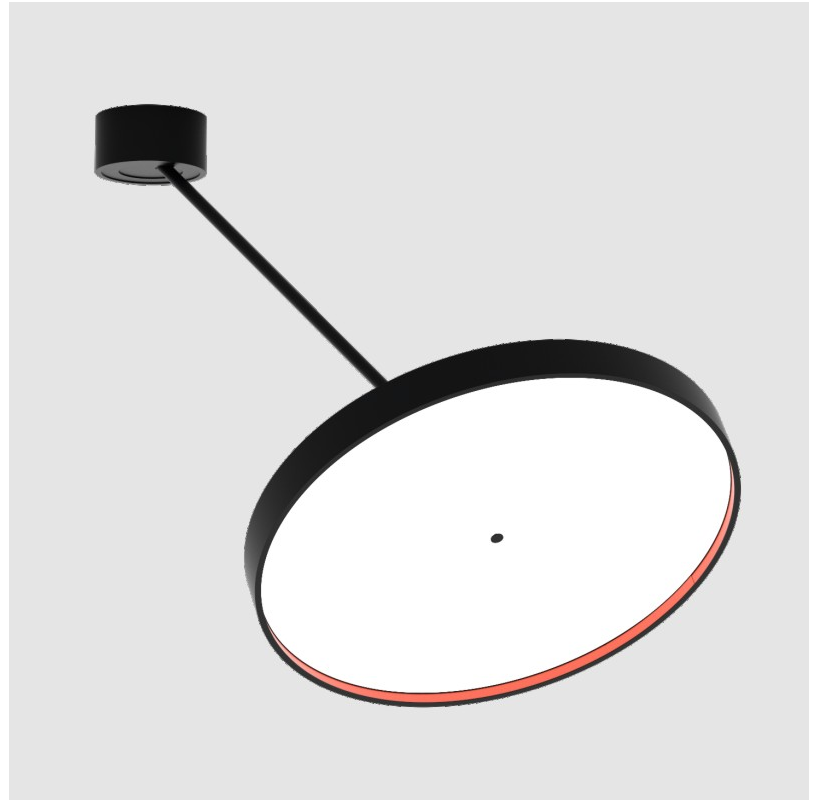

GENERAL

Series: Sign Diva Dancer
Subseries: Sign Diva Dancer Korona
Partner: Prolicht
Division: Architectural
Installation: Suspension
Product Type: Pendant
Mounting Location: Ceiling
Light Distribution: Adjustable

PHYSICAL

Shape: Round
Diameter (mm): 570
Diameter (in): 22 7/16
Height (mm): 870
Depth (mm): 86
Height (in): 34 1/4
Depth (in): 3 3/8
Weight (kg): 5
Weight (lbs): 11.023

Diffuser: PMMA - Opal / Micro-Prism / Sparkling Secret / Vintage Industrial

Fixture Finish: SSR / BKV / CWI / CRY / HAB / UFT / ITA / RUA / FTG / MYG / LOD / PUS / FRO / FUP / KIA / POP / BLS / SPG / MEY / GOH / CHC / COM / ABZ / JAG / OBR / MOS / ROR

Fixture Material: PMMA / Extruded Aluminum / Steel

ELECTRICAL

Lamp Type: LED (Zhaga Standard)
Input Wattage (W): 52.8
Total Output Wattage (W): 47.52
Dimming: Tri-Mode (Non-Dimming and Phase Dimming (120Vac only) and 0-10V Dimming)
Driver Included: Yes
Driver Location: Integrated
Driver Type: Constant Current - Universal
Driver Class: Class 2
Input Voltage (V): 120 - 277
Constant Current (MA): 350

LED

Color Temperature (*K): 2700 / 3000 / 3500 / 4000
Max. Delivered Lumen (lm): 5060 / 6320 / 6448 / 6580
CRI: >90 CRI
Lamp Life (hrs): 50000

OPTICAL

Adjustability: Rotational Canopy 170°; Tilting Canopy ±50°; Tilting Head ±90°

RATINGS AND CERTIFICATIONS

Certified By: Certified for North American Standards
IP rating: IP20